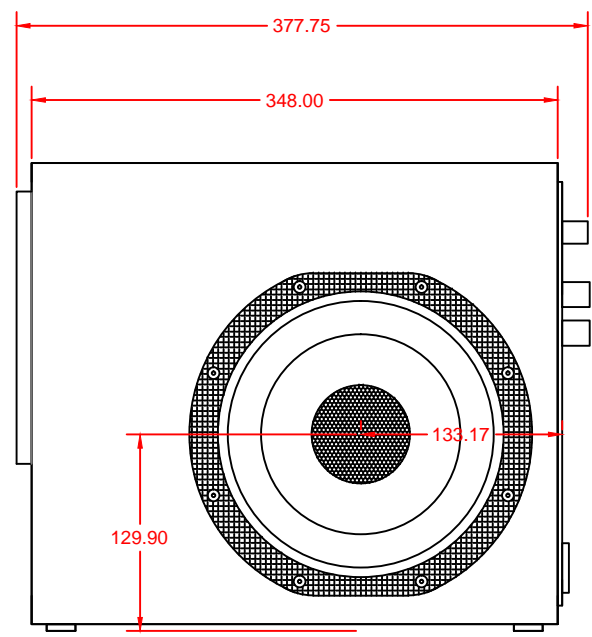

LHS view

RHS view

Totem Acoustic  
Storm Sub  
all dimensions in millimeters  
+/-2mm, 1" = 25.4mm

Front view