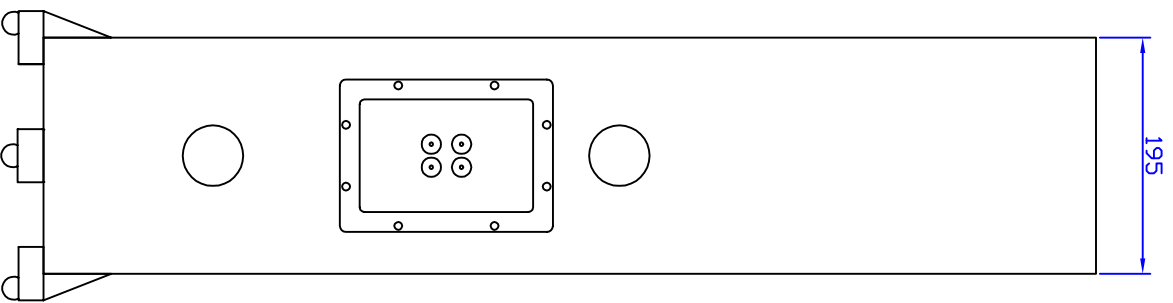

Model:  
Forest

Totem Acoustic  
All dimensions in millimeters  
+/- 2mm, 1"=25,4mm