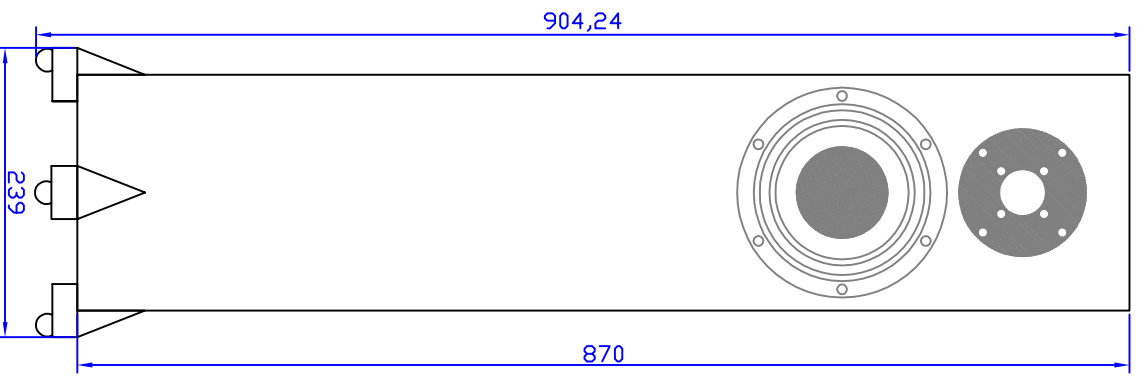

Model:  
Forest

Totem Acoustic  
All dimensions in millimeters  
+/- 2mm, 1"=25,4mm