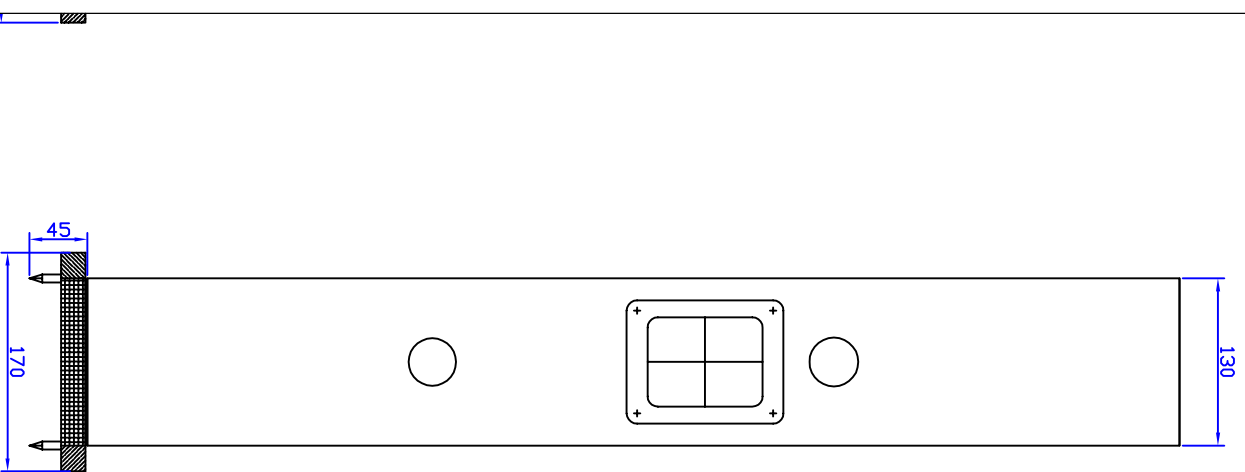

Model:
Arno

Totem Acoustic
All dimensions in millimeters
+/- 2mm, 1" = 25.4mm