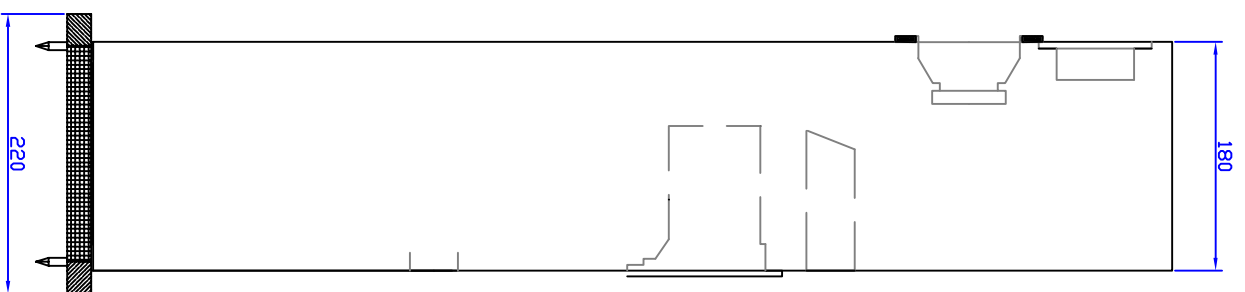

Model:
Arno

Totem Acoustic
All dimensions in millimeters
+/- 2mm, 1" = 25.4mm