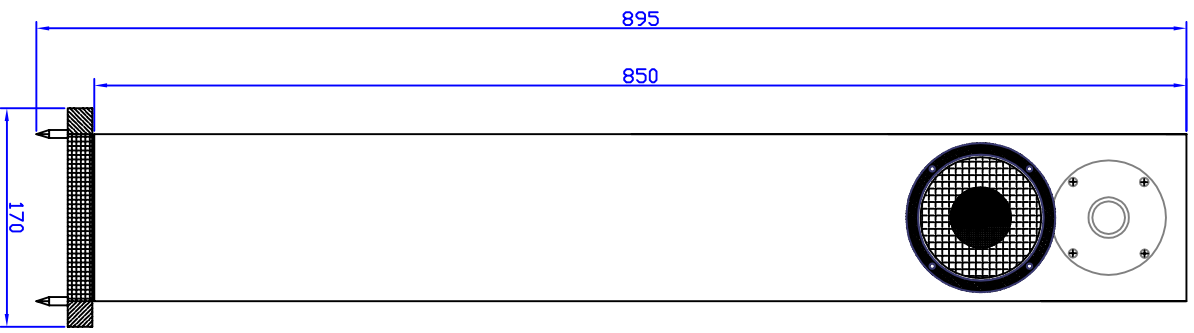

Model:
Arno

Totem Acoustic
All dimensions in millimeters
+/- 2mm, 1" = 25.4mm